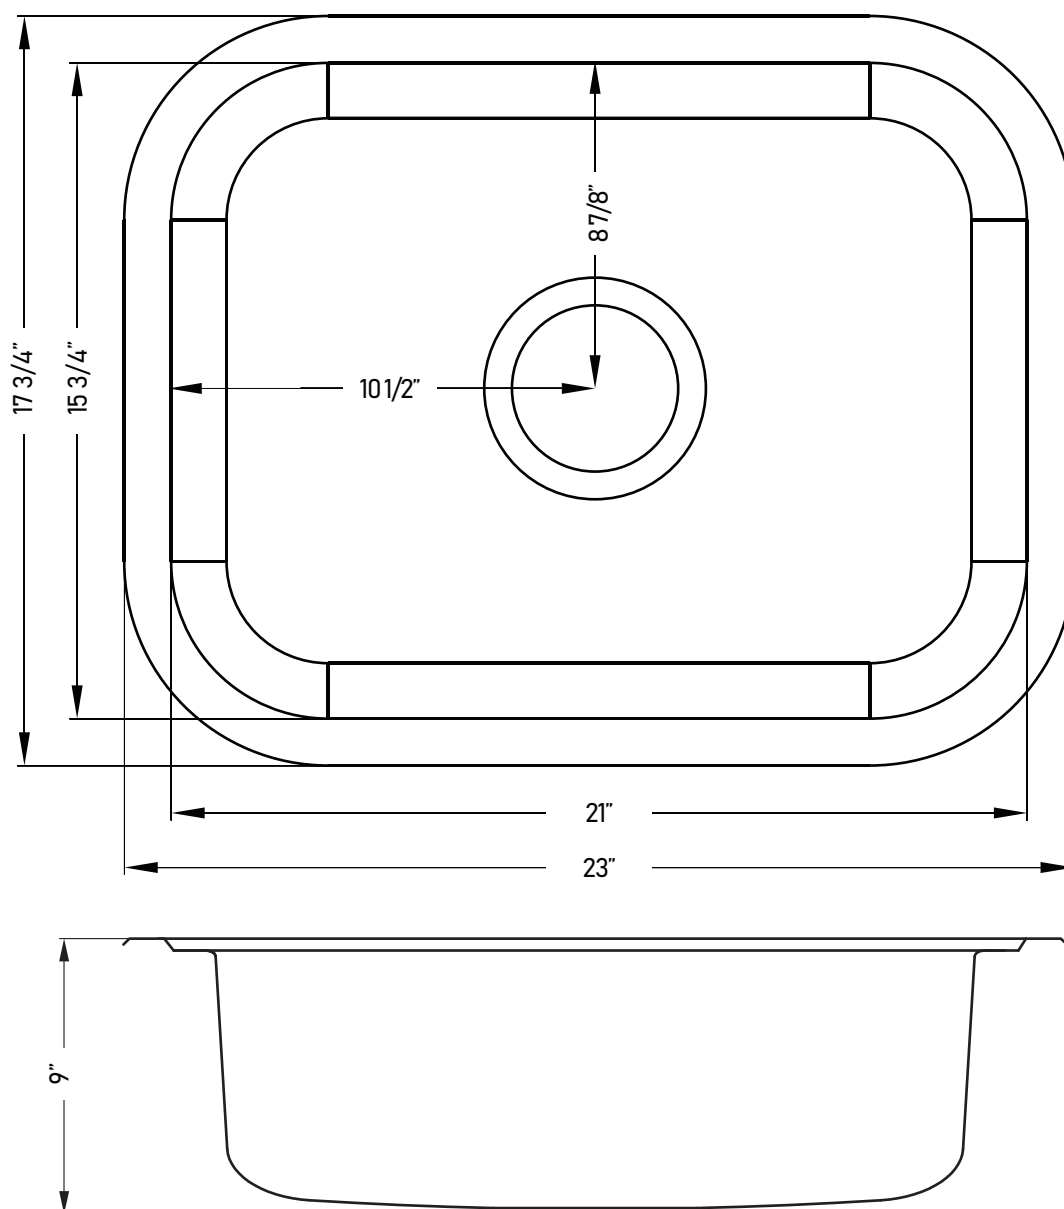

DIMENSIONS/TECHNICAL DATA

Drop in - Single Bowl Stainless Steel Sinks - S603

ATTENTION! Dimensions may vary by up to 3/8". It is highly recommended to pull all dimensions of actual model for installation and measuring purposes.